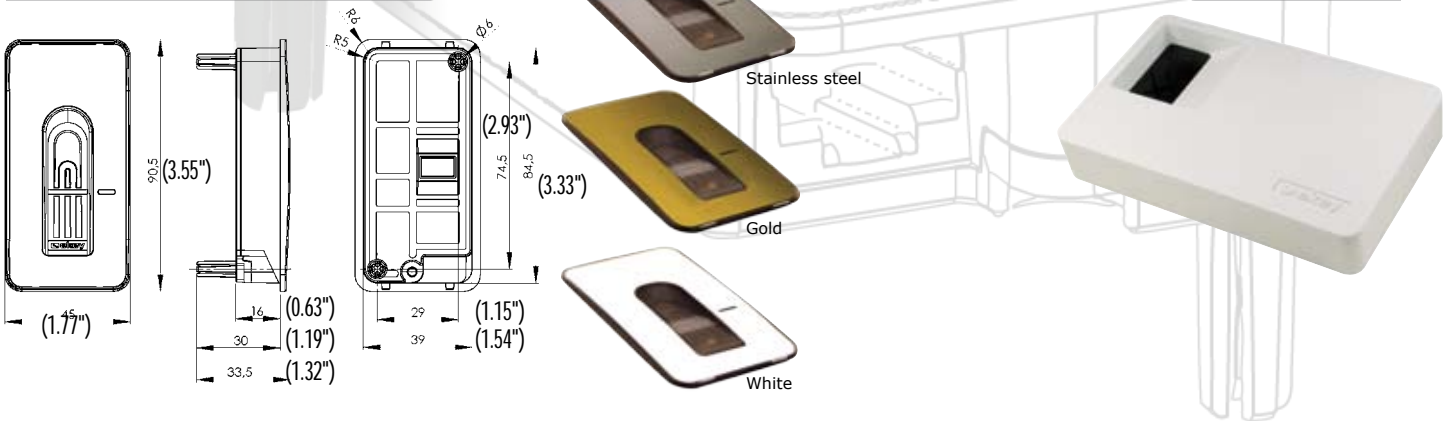

800 652/0702

Dimensions of the Scanner

Technical specifications

	ekey® TOCAhome integra	ekey® TOCAhome 3 integra	ekey® TOCAhome pc integra	ekey® TOCANet M integra
Target group	private individuals /SME			SME/corporations
Storage capacity	99			200
Relays 230 VAC, max. 5A (dry contacts)	1	3	3	3
Colours	stainless steel/gold/white			stainless steel/gold/white
Stand alone (without PC)	✓	✓	○	—
Interfaces (USB/LAN)	—	—	USB	LAN via a converter
Power supply	230 VAC or 110 AC via an adapter reduced to operating voltage			refer to ekey® TOCAhome
Operating voltage	control panel: 9 VAC or 12 VDC with external power adapter, scanner: Supplied via control panel			refer to ekey® TOCAhome
Power consumption	~2,2 W			~2,2 W
User enrolment				
via the terminal (scanner)	✓	✓	✓	—
via the PC using ekey® BIT	—	—	—	✓
Finger templates transferable	—	—	—	✓
Log file	—	—	○	○
Temperature range	-40° up to +85°			-40° up to +85°
Humidity	max. 94%, IP43 scanner, IP54 control panel			refer to ekey® TOCAhome
Biometric figures	FAR 1 x 10 ⁻⁶ / FRR 1,4 x 10 ⁻²			FAR 1 x 10 ⁻⁶ / FRR 1,4 x 10 ⁻²
Power outage	data will be saved and will not be erased			refer to ekey® TOCAhome
Scanner Security	couple with the control panel to prevent unauthorised tampering			is tamper proof
Scanner installation height	min. 1550 mm (62 in) from ground to scanner lower edge			refer to ekey® TOCAhome
Product life cycle	4 million swipes a finger under normal conditions			refer to ekey® TOCAhome
Manufacturer's warranty	24 months			24 months